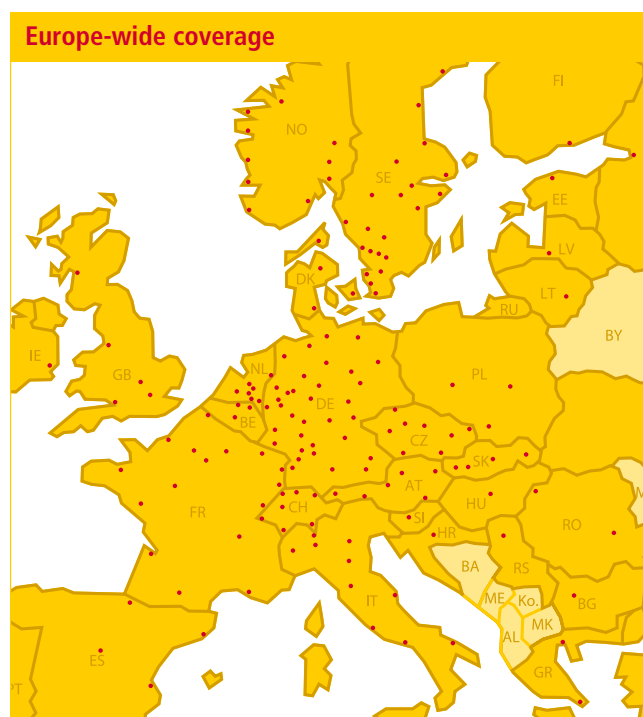

SECURITY WITH SUPERIOR QUALITY AND EUROPE-WIDE COVERAGE

SUPERIOR QUALITY BEYOND YOUR EXPECTATIONS

With DHL Freight, you work with a proactive partner highly experienced in groupage solutions on an international scale. This and the fact that DHL HIGHVALUE is based on our integrated road network concept are your guarantee of performance according to DHL's high service standards.

RELIABLE LEAD TIMES WITHIN OUR UNBEATABLE GROUPAGE NETWORK

Beside our expertise, our unmatched infrastructure allows us to fully perform the DHL HIGHVALUE service for you throughout Europe. Specifically, you benefit from:

- High frequency departures
- Published lead times per terminal