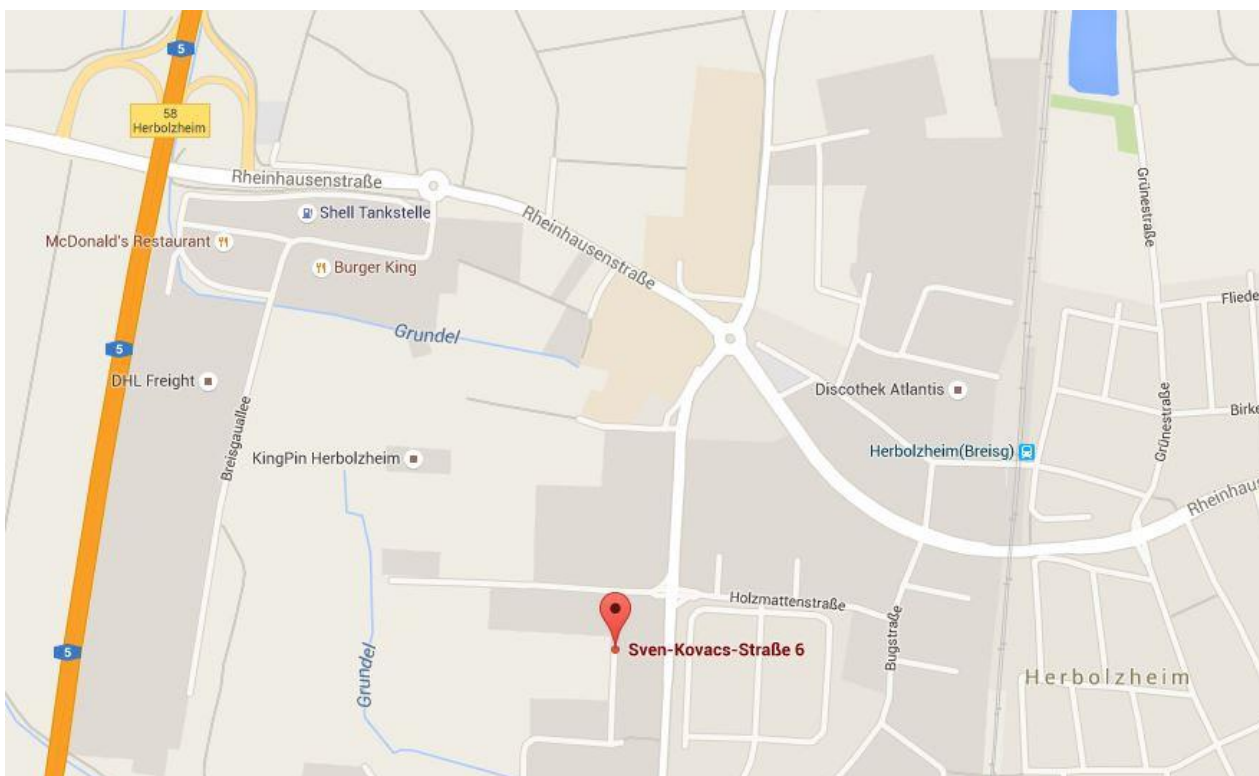

## Wegbeschreibung zur DHL Express Station

## Directions to the DHL Express Station

### Arrival mainline traffic:

- A5 Exit 58 Herbolzheim
- At the end of the exit turn left into L111 Rheinhausenstraße
- In the first roundabout traffic continue straight on
- In the second roundabout traffic take the first exit into Westendstraße
- The second street turn right into Holzmattenstraße then
- Turn left into Sven-Kovacs-Straße