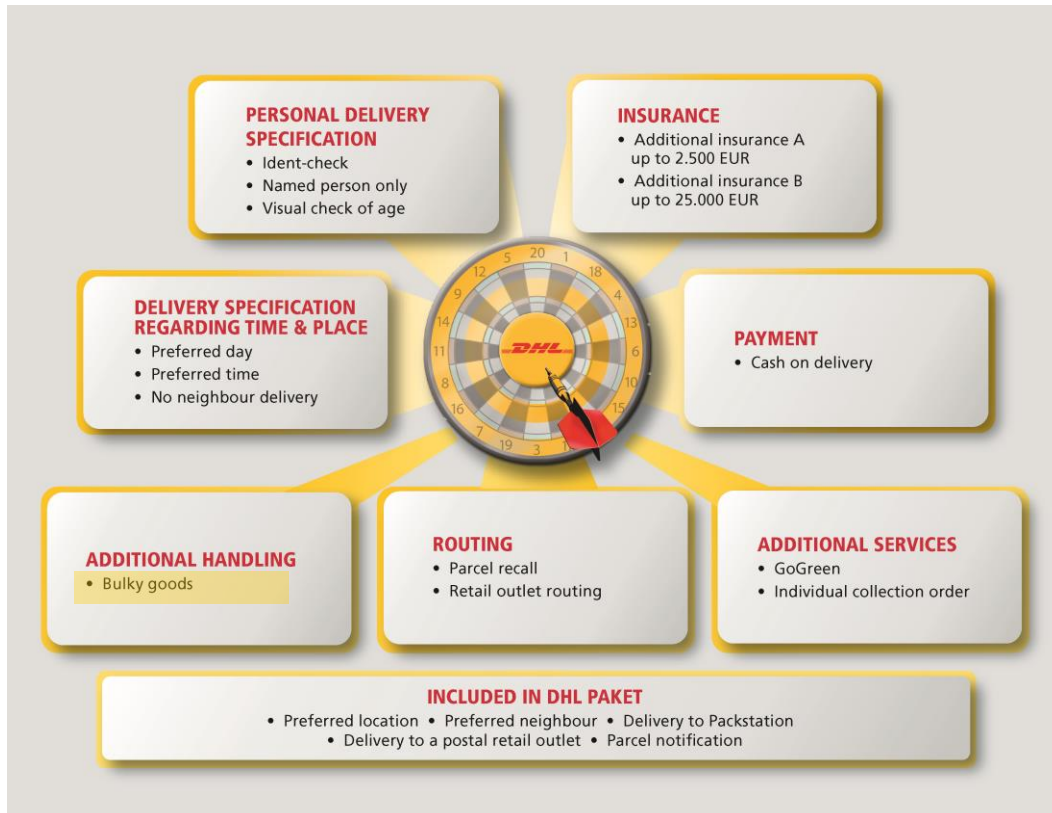

SIMPLE COMMISSIONING FOR YOU

- The service is already part of your contract and can be ordered directly via the DHL shipping logistics systems (by using the Ship function in the DHL Business Customer Portal or the Easylog system). Of course the service is also available to you if you program your shipping logistics system autonomously
- You label your item with the correct product code for bulky goods shipment

RELIABLE PERFORMANCE BY DHL

- DHL takes over the item and ensures by manual individual processing that it is transported to the recipient despite the unusual format

THE NATIONAL SERVICE PORTFOLIO OF DHL PAKET AT A GLANCE

You can find more information at www.dhl.de/services or approach your contact person of the DHL sales department directly.